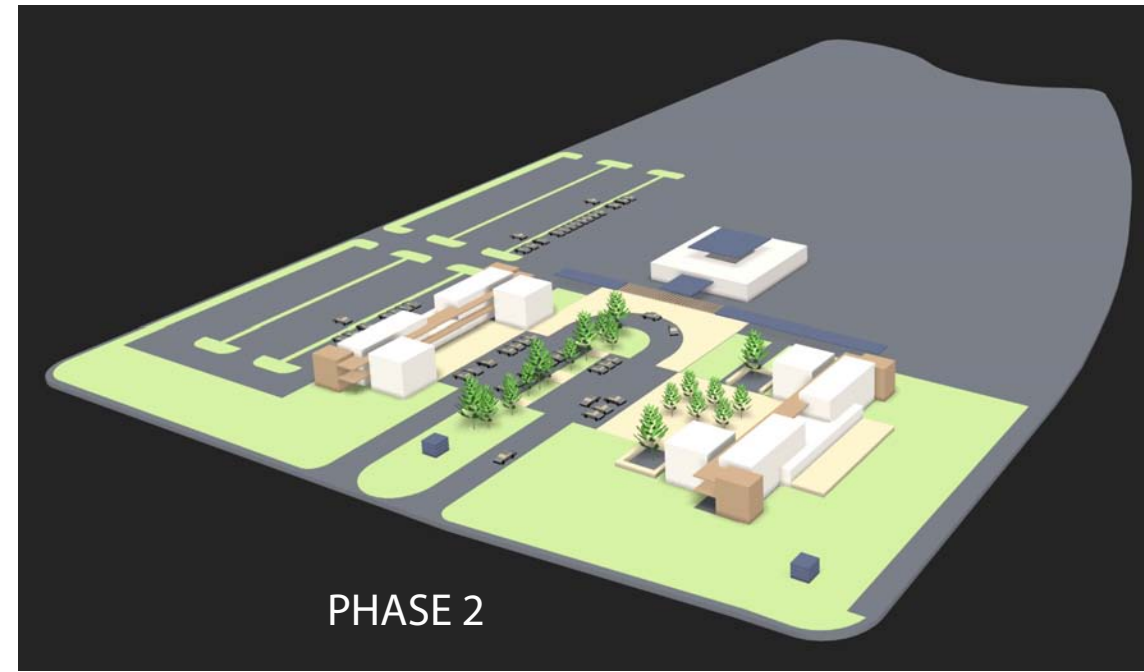

RATCLIFF

PHASE I

MPC SITE
MASTER PLAN

PHASE 2

RATCLIFF

MONTEREY PENINSULA COLLEGE
MARINA, CA

MPC EDUCATION CENTER ON IMJIN PARKWAY

CONCEPTUAL DESIGN PHASE
DATE: 2007.08.23
0" 4" 8" 16"
SCALE

MPC SITE
MASTER PLAN

RATCLIFF

MONTEREY PENINSULA COLLEGE
MARINA, CA

MPC EDUCATION CENTER ON IMJIN PARKWAY

CONCEPTUAL DESIGN PHASE
DATE: 2007.08.23
0' 4' 8' 16'
SCALE

MPC SITE
MASTER PLAN

PHASE 3

RATCLIFF