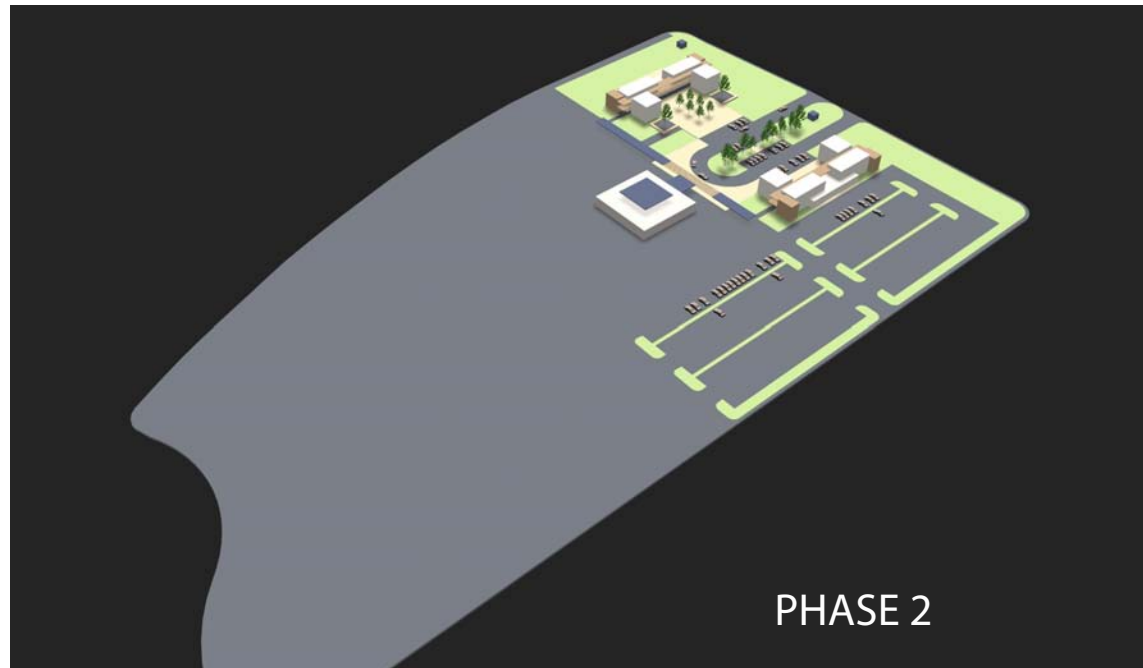

RATCLIFF

PHASE I

MPC SITE
MASTER PLAN

PHASE 2

RATCLIFF

MONTEREY PENINSULA COLLEGE
MARINA, CA

MPC EDUCATION CENTER ON IMJIN PARKWAY

CONCEPTUAL DESIGN PHASE
DATE: 2007.08.23
0" 4" 8" 16"
SCALE

MPC SITE
MASTER PLAN

RATCLIFF

MONTEREY PENINSULA COLLEGE
MARINA, CA

MPC EDUCATION CENTER ON IMJIN PARKWAY

CONCEPTUAL DESIGN PHASE
DATE: 2007.08.23
0' 4' 8' 16'
SCALE

MPC SITE
MASTER PLAN

PHASE 3

RATCLIFF