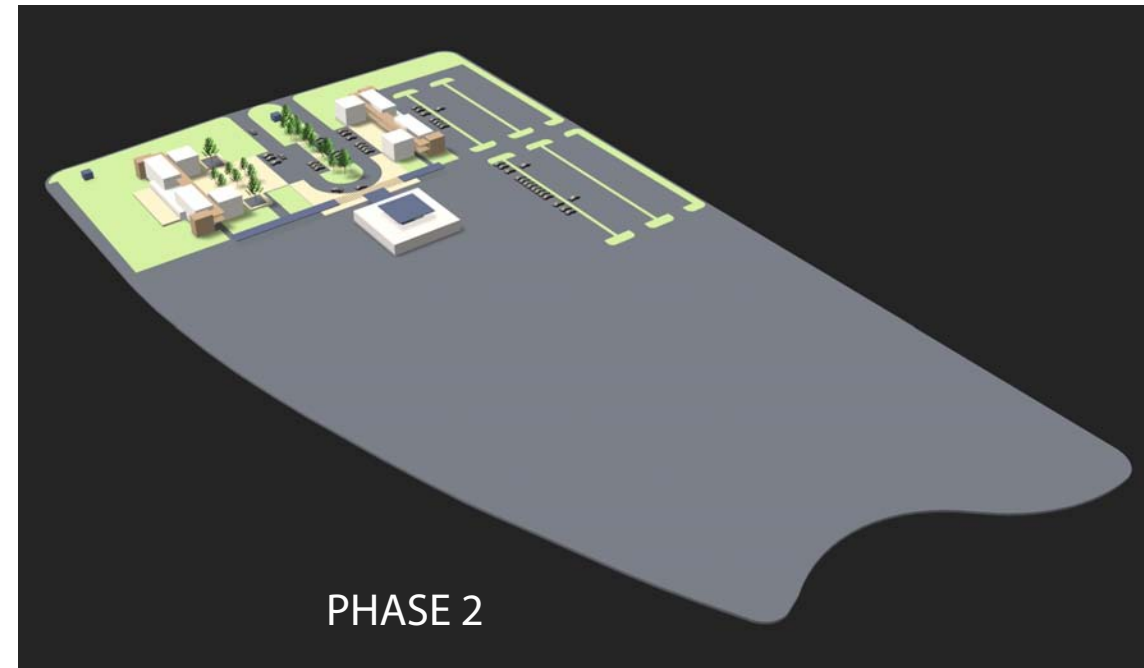

RATCLIFF

PHASE I

MPC SITE
MASTER PLAN

PHASE 2

RATCLIFF

MONTEREY PENINSULA COLLEGE
MARINA, CA

MPC EDUCATION CENTER ON IMJIN PARKWAY

CONCEPTUAL DESIGN PHASE
DATE: 2007.08.23
0" 4" 8" 16"
SCALE

MPC SITE
MASTER PLAN

RATCLIFF

MONTEREY PENINSULA COLLEGE
MARINA, CA

MPC EDUCATION CENTER ON IMJIN PARKWAY

CONCEPTUAL DESIGN PHASE
DATE: 2007.08.23
0' 4' 8' 16'
SCALE

MPC SITE
MASTER PLAN

PHASE 3

RATCLIFF