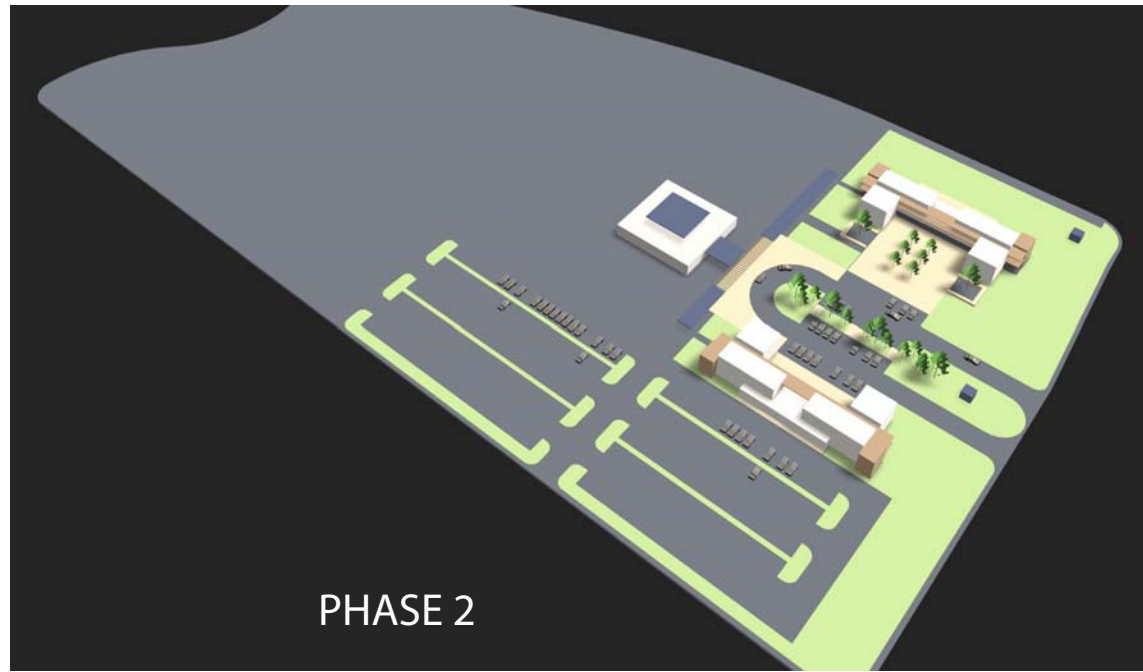

RATCLIFF

PHASE I

MPC SITE
MASTER PLAN

PHASE 2

RATCLIFF

MONTEREY PENINSULA COLLEGE
MARINA, CA

MPC EDUCATION CENTER ON IMJIN PARKWAY

CONCEPTUAL DESIGN PHASE
DATE: 2007.08.23
0" 4" 8" 16"
SCALE

MPC SITE
MASTER PLAN

RATCLIFF

MONTEREY PENINSULA COLLEGE
MARINA, CA

MPC EDUCATION CENTER ON IMJIN PARKWAY

CONCEPTUAL DESIGN PHASE
DATE: 2007.08.23
0' 4' 8' 16'
SCALE

MPC SITE
MASTER PLAN

PHASE 3

RATCLIFF

MONTEREY PENINSULA COLLEGE
MARINA, CA

MPC EDUCATION CENTER ON IMJIN PARKWAY

CONCEPTUAL DESIGN PHASE
DATE: 2007.08.23
0' 4' 8' 16'
SCALE

PHASE 3

PHASE 3

PHASE 3

PHASE 3

PHASE 3