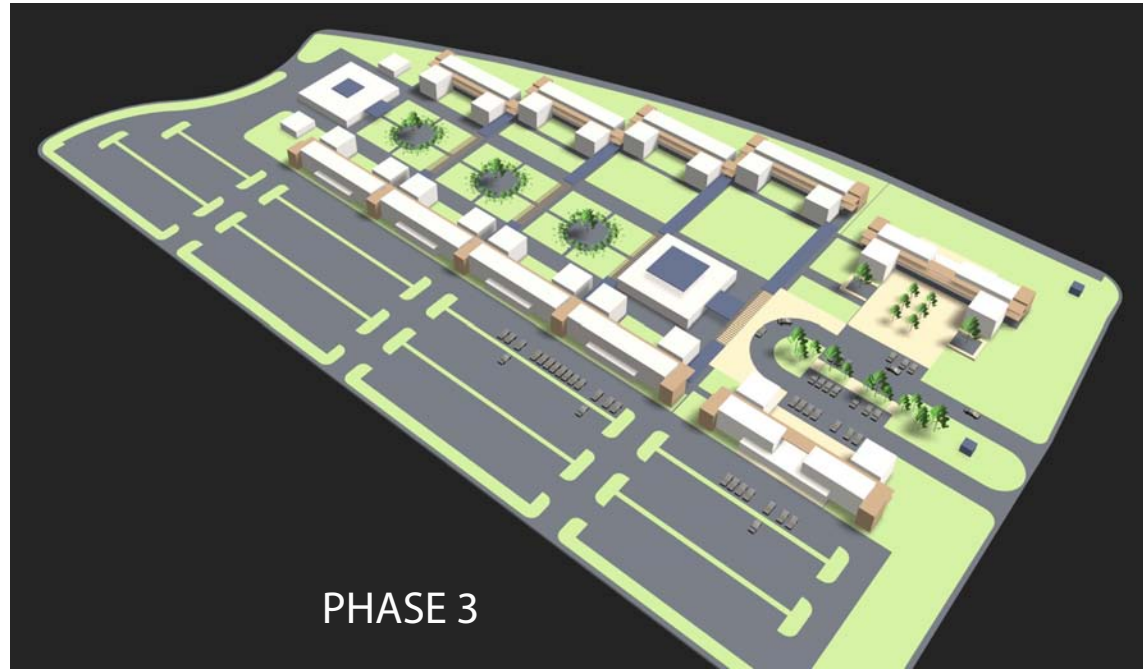

RATCLIFF

PHASE I

MPC SITE
MASTER PLAN

PHASE 2

RATCLIFF

MONTEREY PENINSULA COLLEGE
MARINA, CA

MPC EDUCATION CENTER ON IMJIN PARKWAY

CONCEPTUAL DESIGN PHASE
DATE: 2007.08.23
0" 4" 8" 16"
SCALE

MPC SITE
MASTER PLAN

RATCLIFF

MONTEREY PENINSULA COLLEGE
MARINA, CA

MPC EDUCATION CENTER ON IMJIN PARKWAY

CONCEPTUAL DESIGN PHASE
DATE: 2007.08.23
0' 4' 8' 16'
SCALE

MPC SITE
MASTER PLAN

PHASE 3

RATCLIFF

MONTEREY PENINSULA COLLEGE
MARINA, CA

MPC EDUCATION CENTER ON IMJIN PARKWAY

CONCEPTUAL DESIGN PHASE
DATE: 2007.08.23
0' 4' 8' 16'
SCALE

PHASE 3

PHASE 3

PHASE 3

PHASE 3

PHASE 3