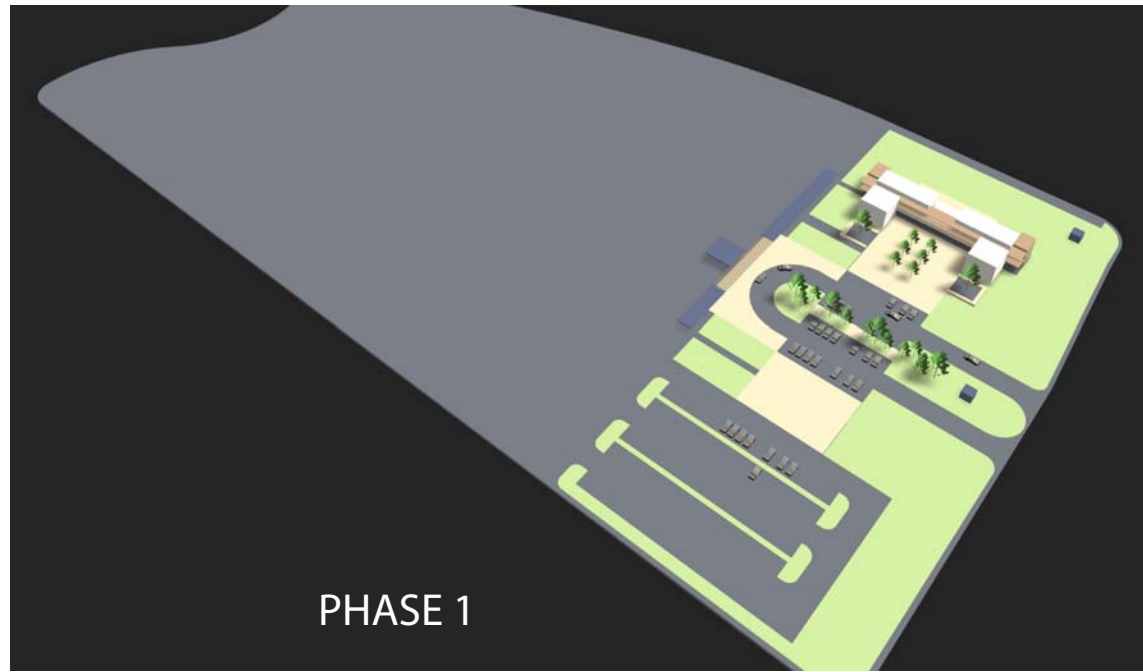

MPC SITE
MASTER PLAN

PHASE I

RATCLIFF

PHASE 1

PHASE 1

PHASE 1

PHASE 1

MPC SITE
MASTER PLAN

RATCLIFF

PHASE I

MPC SITE
MASTER PLAN

PHASE 2

RATCLIFF

MONTEREY PENINSULA COLLEGE
MARINA, CA

MPC EDUCATION CENTER ON IMJIN PARKWAY

CONCEPTUAL DESIGN PHASE
DATE: 2007.08.23
0" 4" 8" 16"
SCALE

MPC SITE
MASTER PLAN

RATCLIFF

MONTEREY PENINSULA COLLEGE
MARINA, CA

MPC EDUCATION CENTER ON IMJIN PARKWAY

CONCEPTUAL DESIGN PHASE
DATE: 2007.08.23
0' 4' 8' 16'
SCALE

MPC SITE
MASTER PLAN

PHASE 3

RATCLIFF