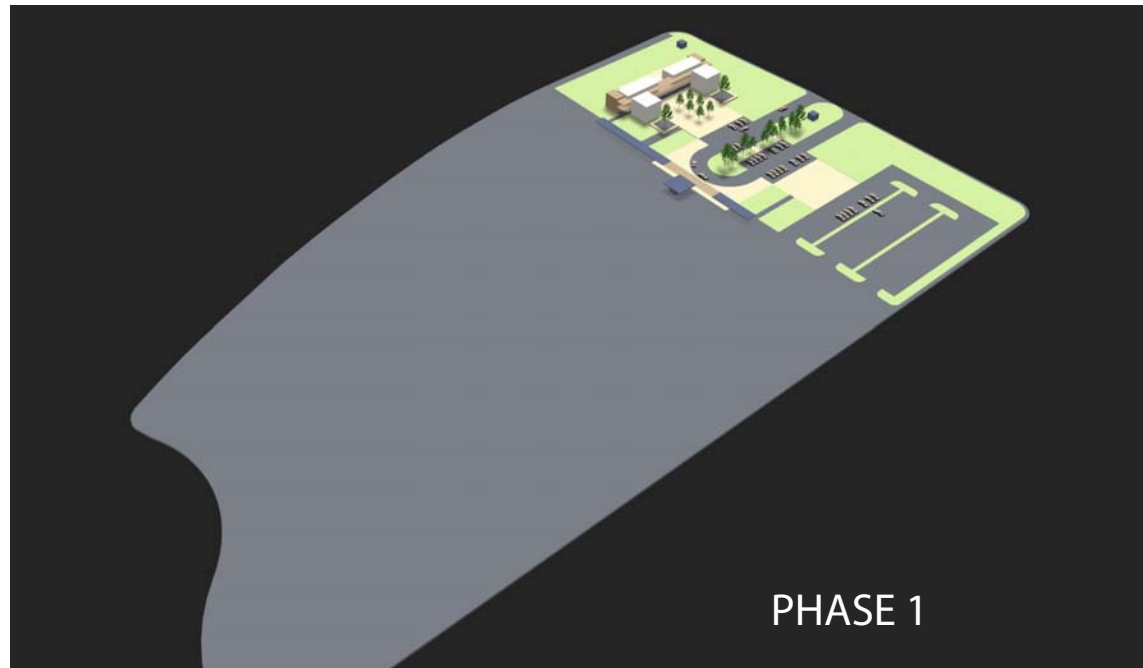

MPC SITE
MASTER PLAN

PHASE I

RATCLIFF

PHASE 1

PHASE 1

PHASE 1

PHASE 1

MPC SITE
MASTER PLAN

RATCLIFF

PHASE I

MPC SITE
MASTER PLAN

PHASE 2

RATCLIFF

MONTEREY PENINSULA COLLEGE
MARINA, CA

MPC EDUCATION CENTER ON IMJIN PARKWAY

CONCEPTUAL DESIGN PHASE
DATE: 2007.08.23
0" 4" 8" 16"
SCALE