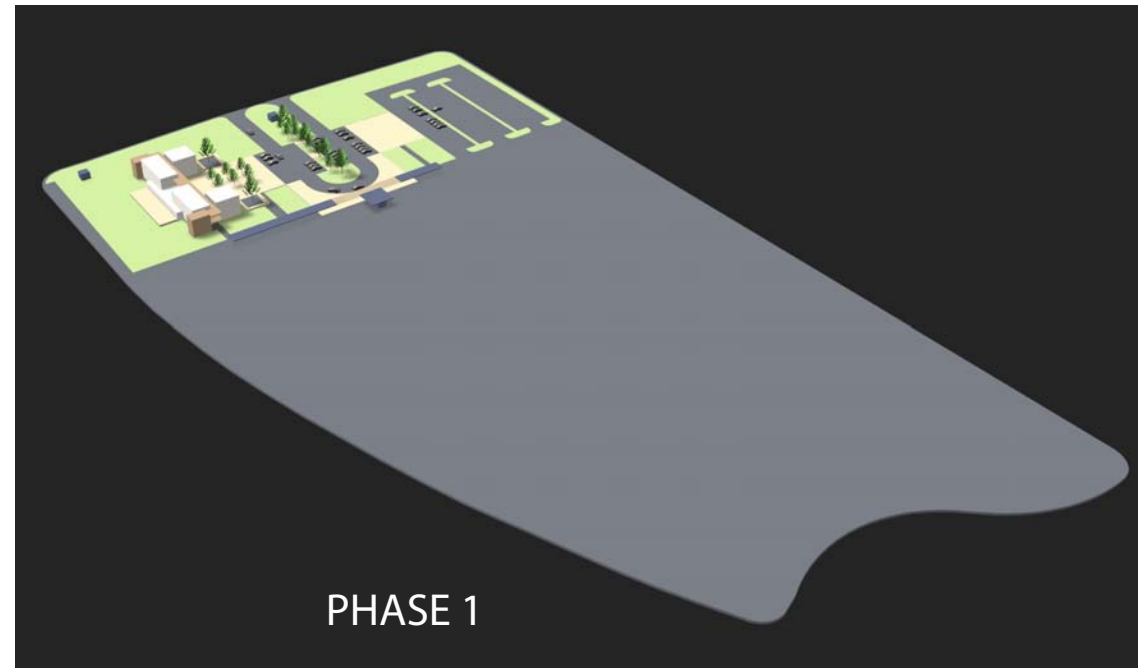

PHASE 1

MPC SITE
MASTER PLAN

RATCLIFF