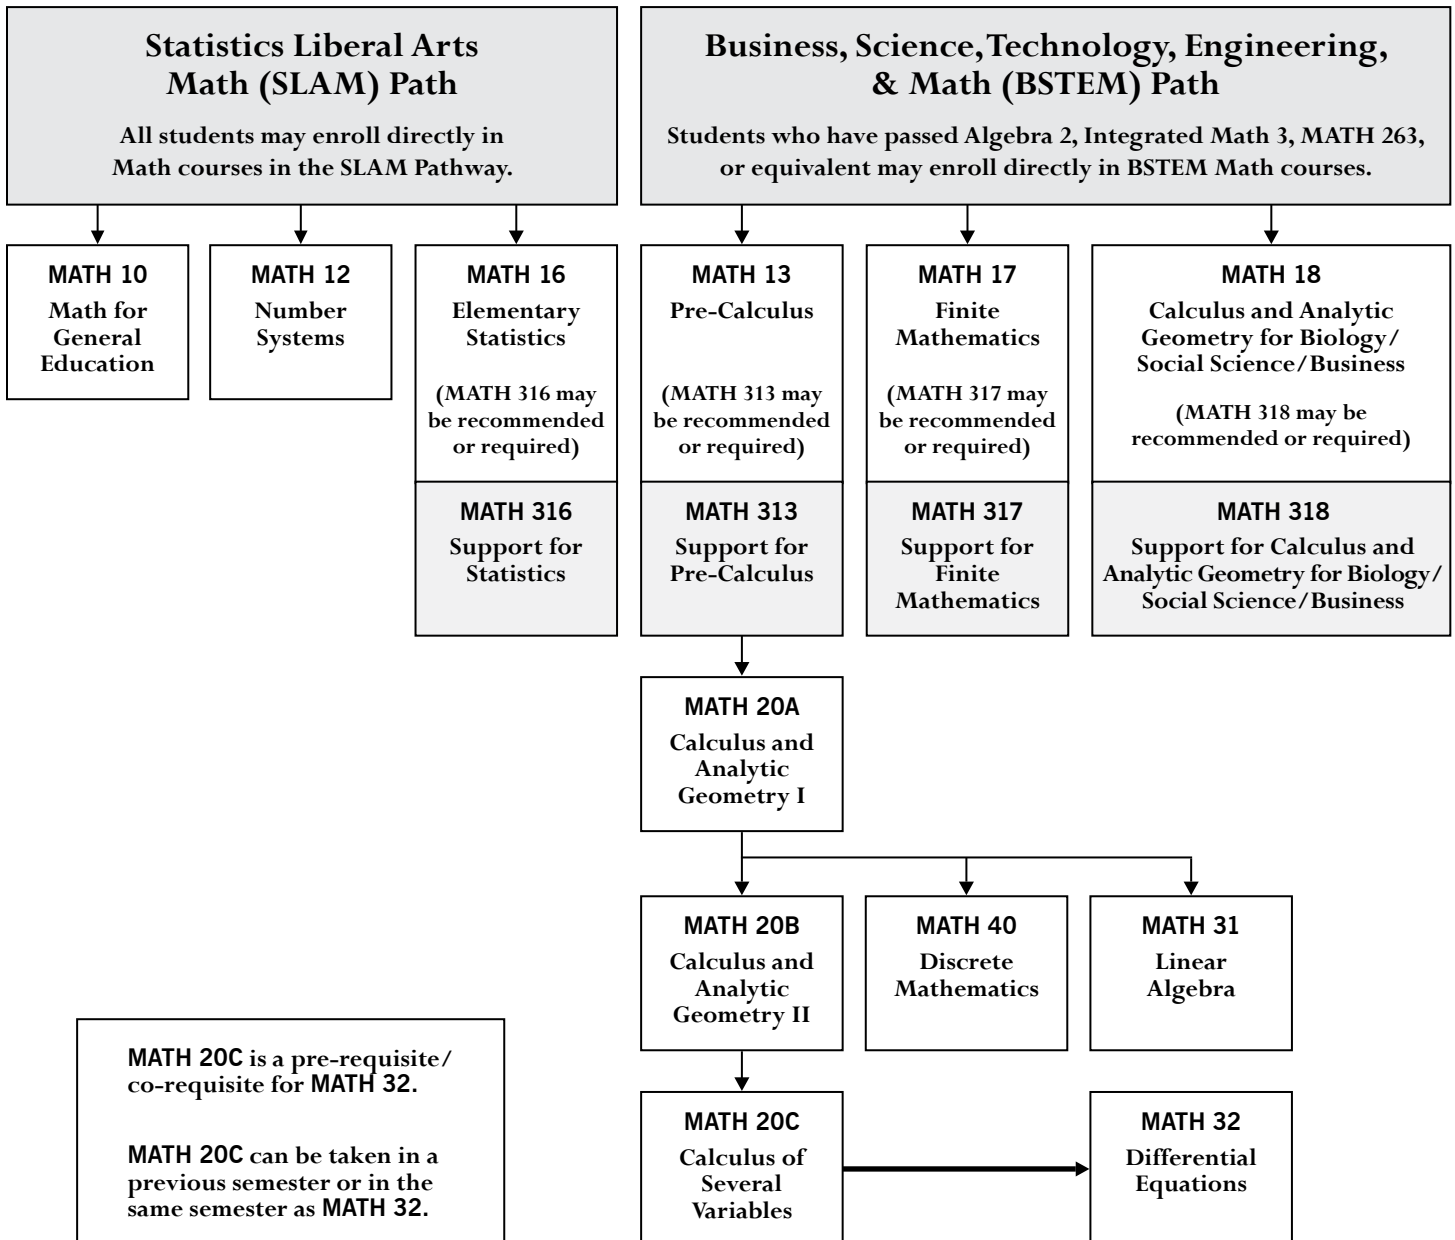

# Math Course Sequence

## Developmental Math Courses Below this Line

Students will no longer be directed to take MATH 351, MATH 260, MATH 261, or MATH 263.

## Transfer-Level Courses Below this Line

MATH 20C is a pre-requisite/  
co-requisite for MATH 32.

MATH 20C can be taken in a  
previous semester or in the  
same semester as MATH 32.