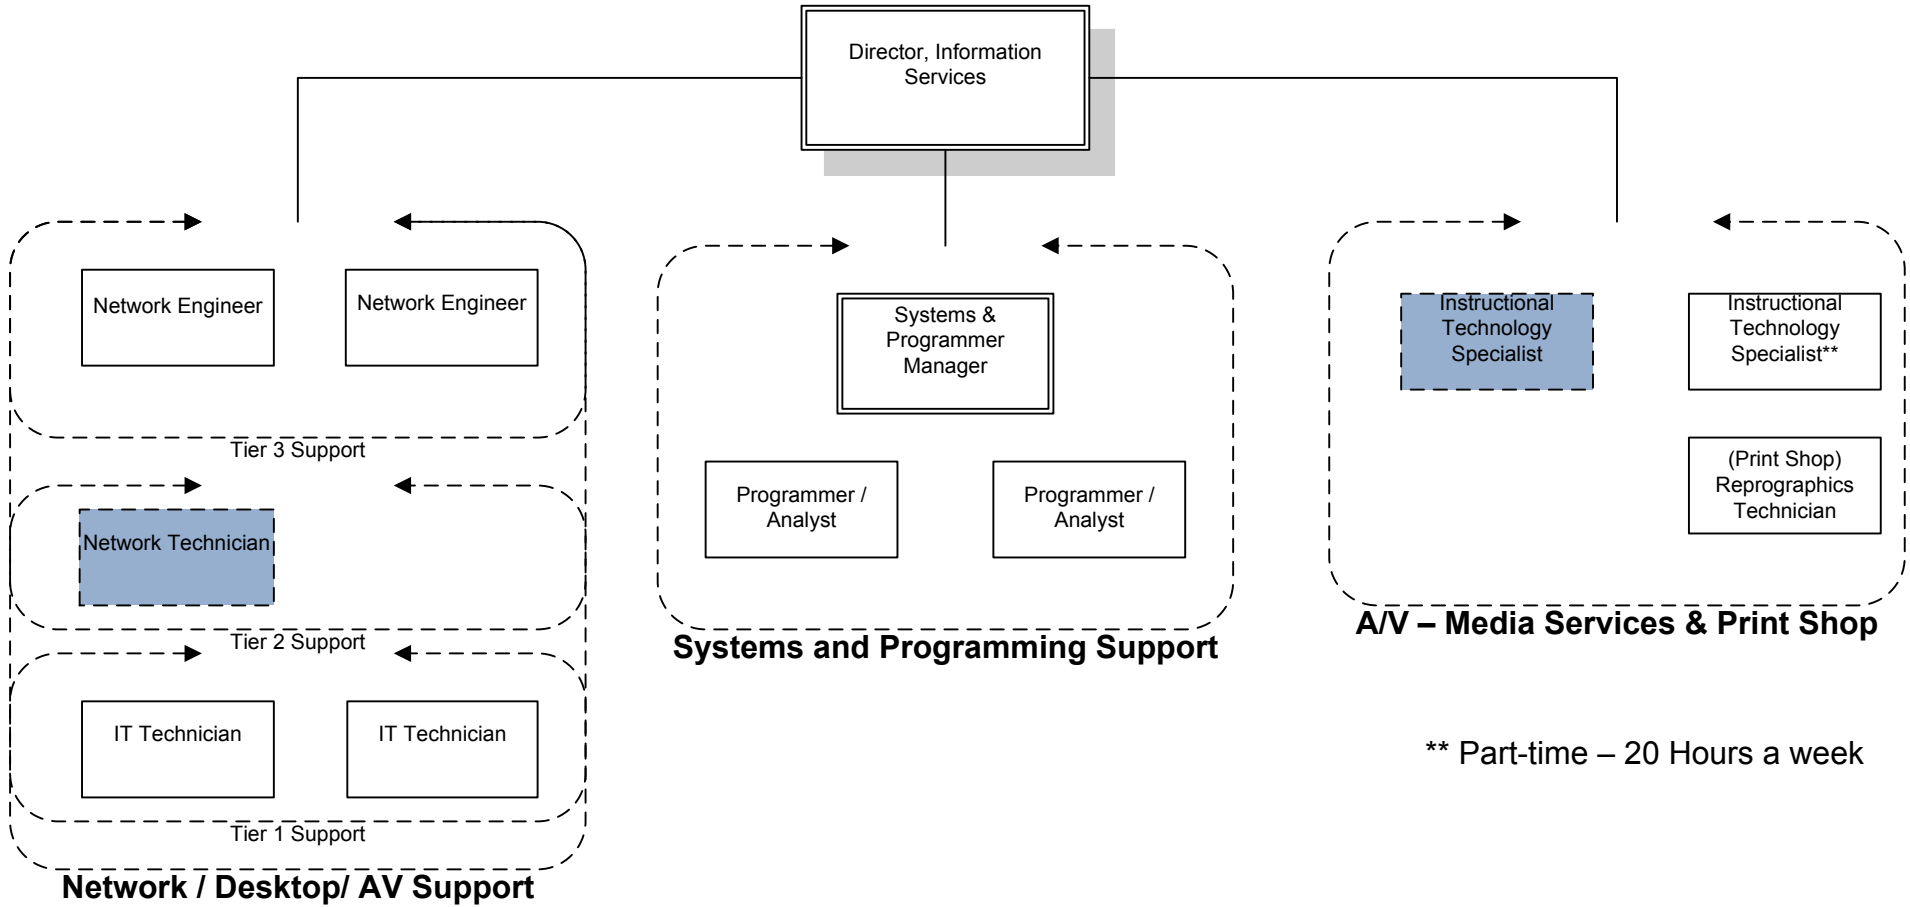

MPC - Information Services Department

Organizational Chart

Proposed – Phase I

** Part-time – 20 Hours a week