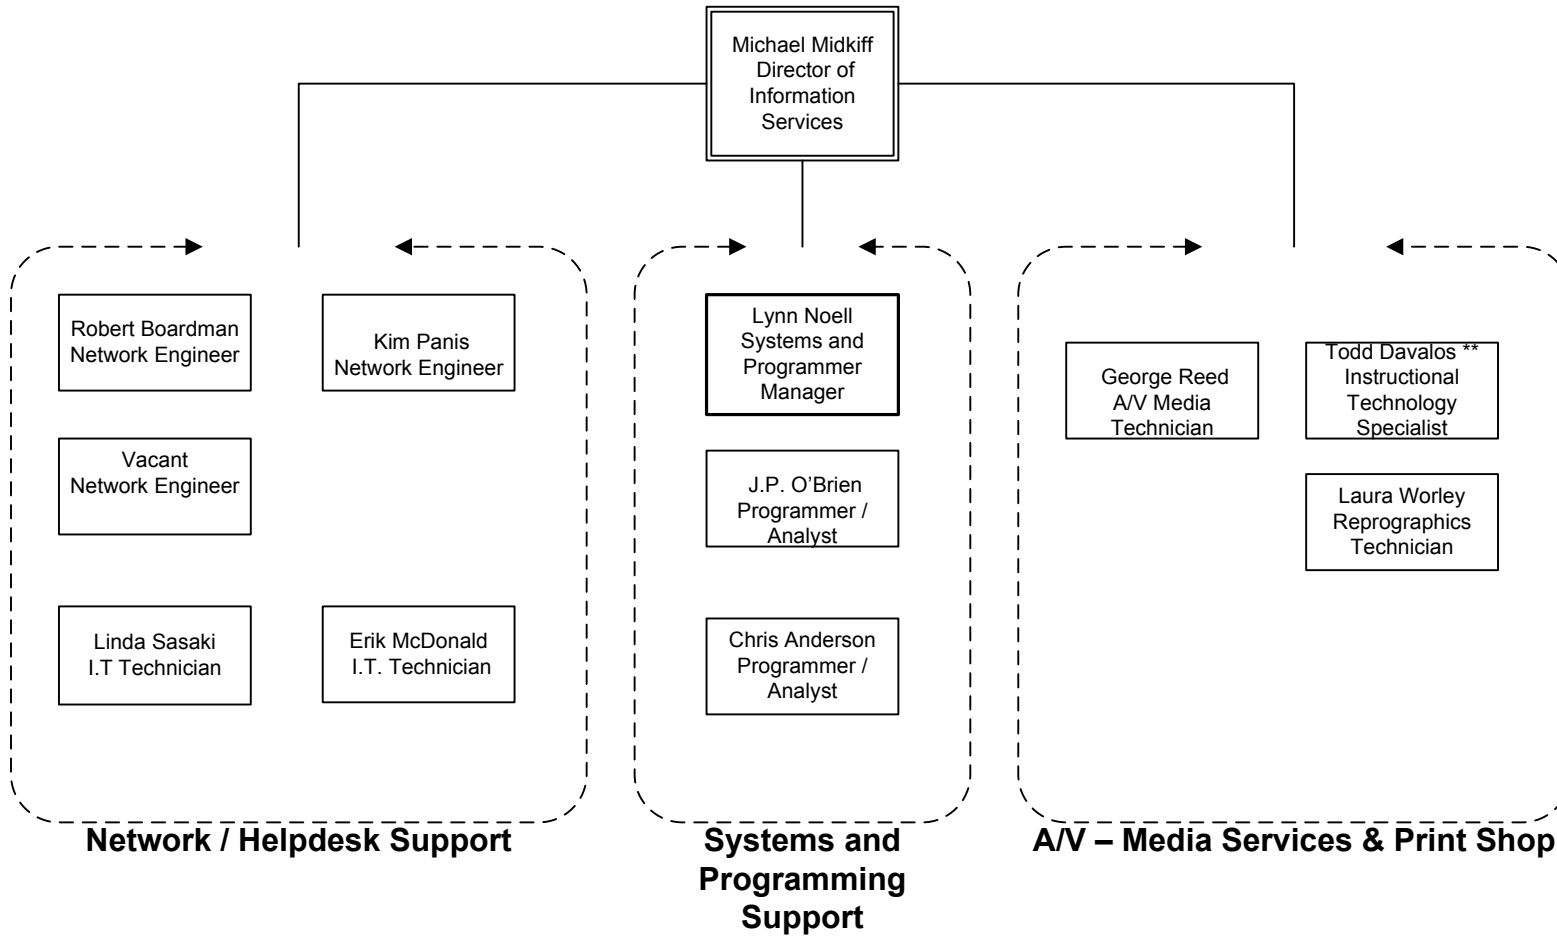

MPC - Information Services Department Organizational Chart Current

** Part-time – 20 Hours a week