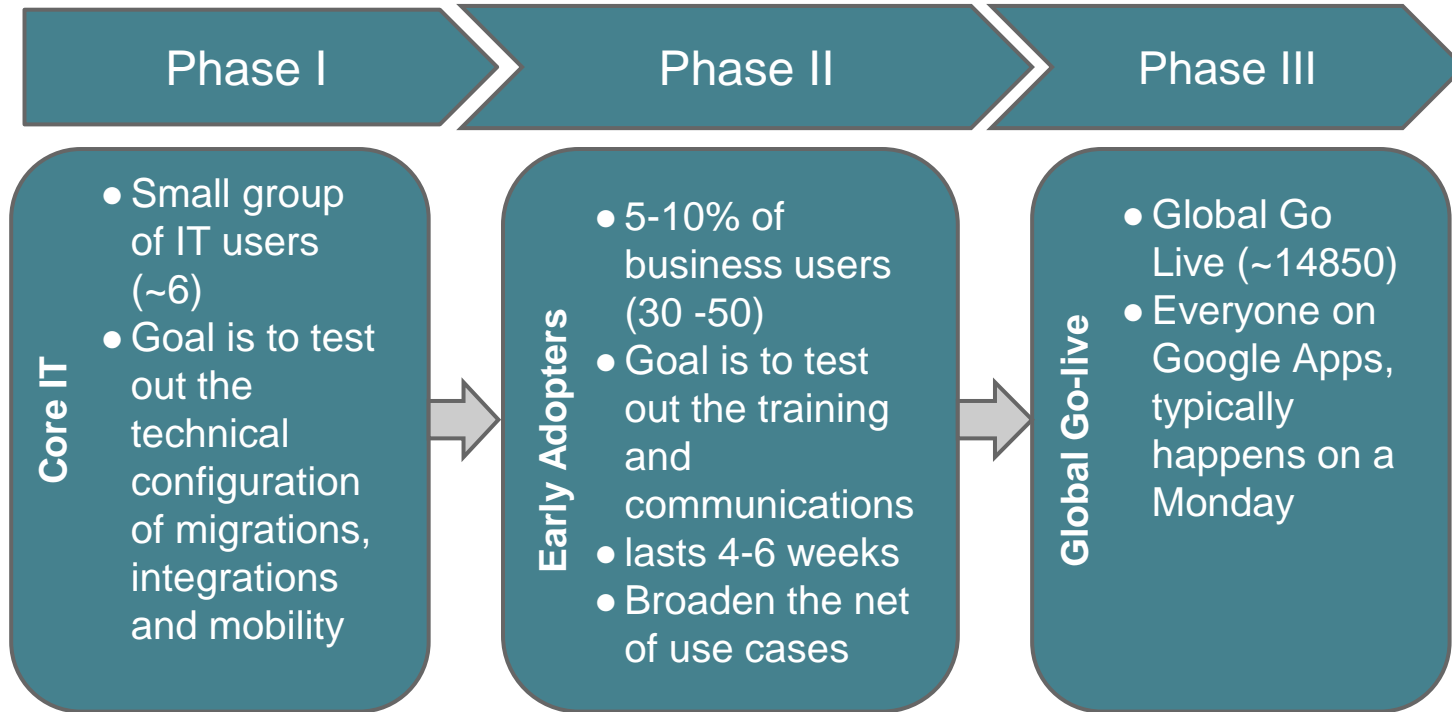

Name	Role
Gary Woodford	Project Manager
John Lawler	Change Management Lead
David Genzen	Change Management
Kirk Leman	Technical Lead
Derek Schreiber	Deployment Engineer

Phases & Timing

Project Timelines

- Pre-project Planning and Prep → June – Sept
- Project Start Date Oct 3rd