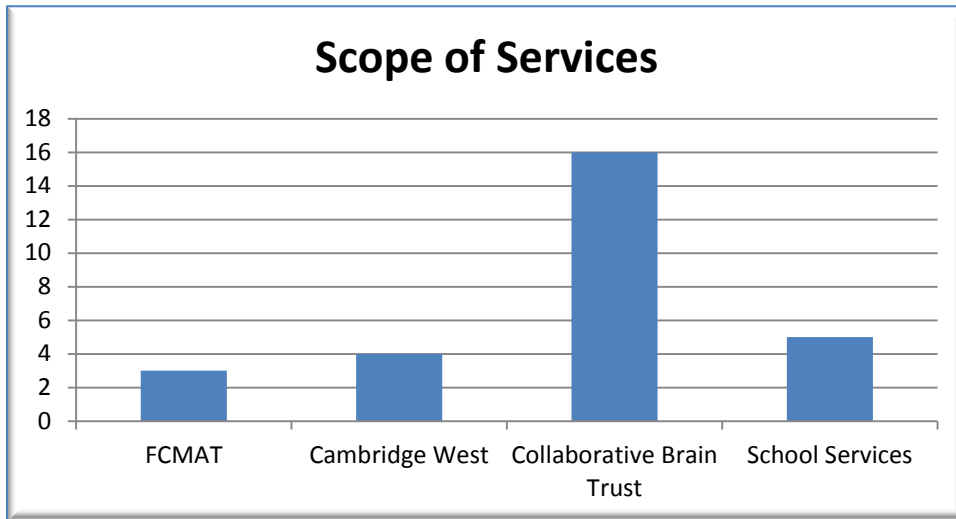

Consultant – Operational Audit - Scope of Services Comparison

Prepared by Steve Crow – Administrative Services

Auditors ->	Financial Crisis Management Assistance Team (FCMAT)*	Cambridge West	Collaborative Brain Trust	School Services*
Website ->	fcmat.org	cambridgewestpartnership.com	collaborativebraintrust.com	sscal.com
Services				
Academic and Educational Master Plans		X	X	
Accreditation		X	X	
Board Training and Workshops	X		X	X
Budget and Finance	X		X	X
Career and Technical Education Planning			X	
Child Care Services			X	
Enrollment Management	X		X	X
Facilities Planning		X	X	
Financial Aid			X	
Human Resources			X	
Information Technology			X	X
Institutional Research			X	X
Strategic Plans		X	X	
Student Services			X	
Student Success and Support Programs			X	
Workforce and Economic Development			X	
	3	4	16	5

*No references available for Financial Crisis Management Assistance Team - FCMAT & School Services of California

The listed firms were surveyed through the associated websites. I created a table of all listed services from the firms relative to auditing our associated services. The bar graph above depicts the results and the specific services are indicated with an "X" in the firms columns across from each service listed.